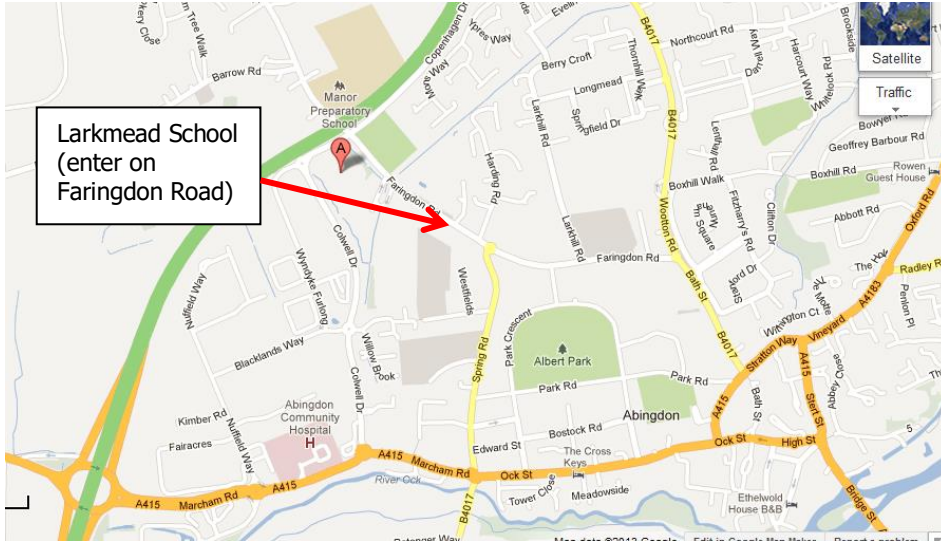

# Finding Abingdon Music Centre @ Larkmead School

Abingdon Music Centre Trust  
Music Building  
Larkmead School,  
Faringdon Road,  
Abingdon  
OX14 1RF

\* Please note, Faringdon Road is NOT accessible from Colwell Drive/Copenhagen Drive; the easiest way to get onto Faringdon Road is via Spring Road or Wootton Road. For Sat Nav – please use OX14 1BE

- ★ = parking
- = route to music building
- = route to overflow parking