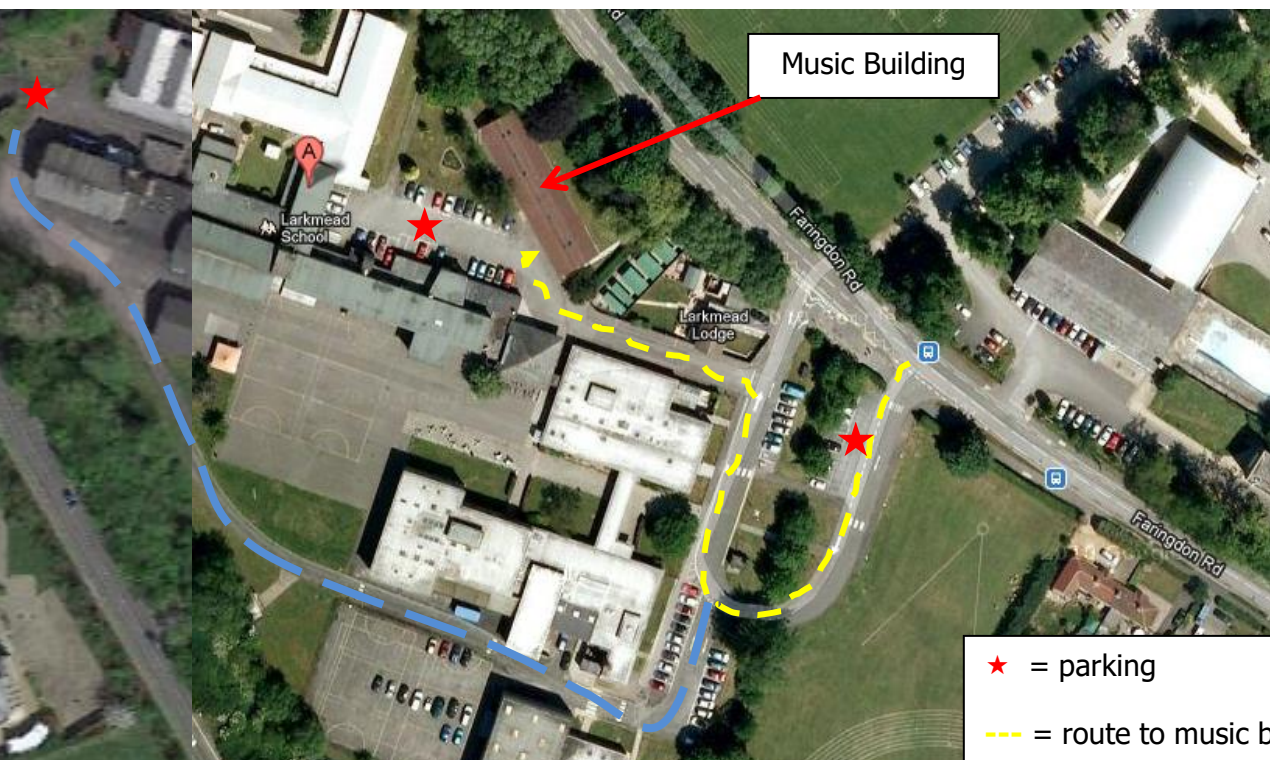

# Finding Abingdon Music Centre @ Larkmead School

Abingdon Music Centre Trust  
Music Building  
Larkmead School,  
Faringdon Road,  
Abingdon  
OX14 1RF

\* Please note, Faringdon Road is NOT accessible from Colwell Drive/Copenhagen Drive; the easiest way to get onto Faringdon Road is via Spring Road or Wootton Road. For Sat Nav – please use OX14 1BE

- ★ = parking
- = route to music building
- = route to overflow parking